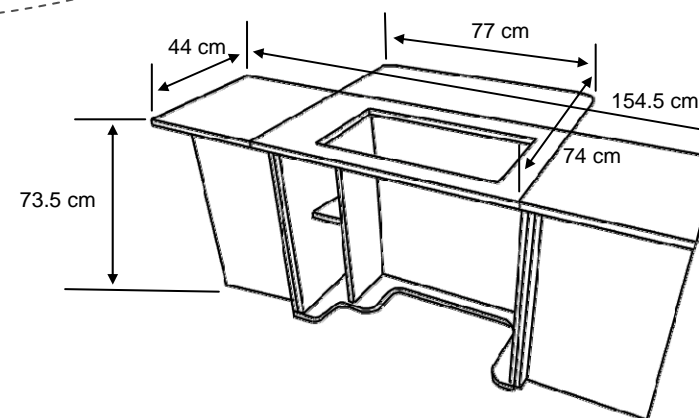

Centre of needle sewing position & back supported work area. Ideal for people who want that bit more but are a bit tight for space.

Fitted with our longer air-lifter.

(Take a look at page 38 to see how the air-lift works)

Only needs 2½ ft by 1½ ft floor space when closed

Colour Chart

Teak, Beech, White

NEED MORE STORAGE? You can add a Rolla storage unit to match in with his modell

CLOSED - WIDE 77cm (30¼") DEEP 46cm (18¼") inc. drop leaf back HIGH 76cm (29¾")